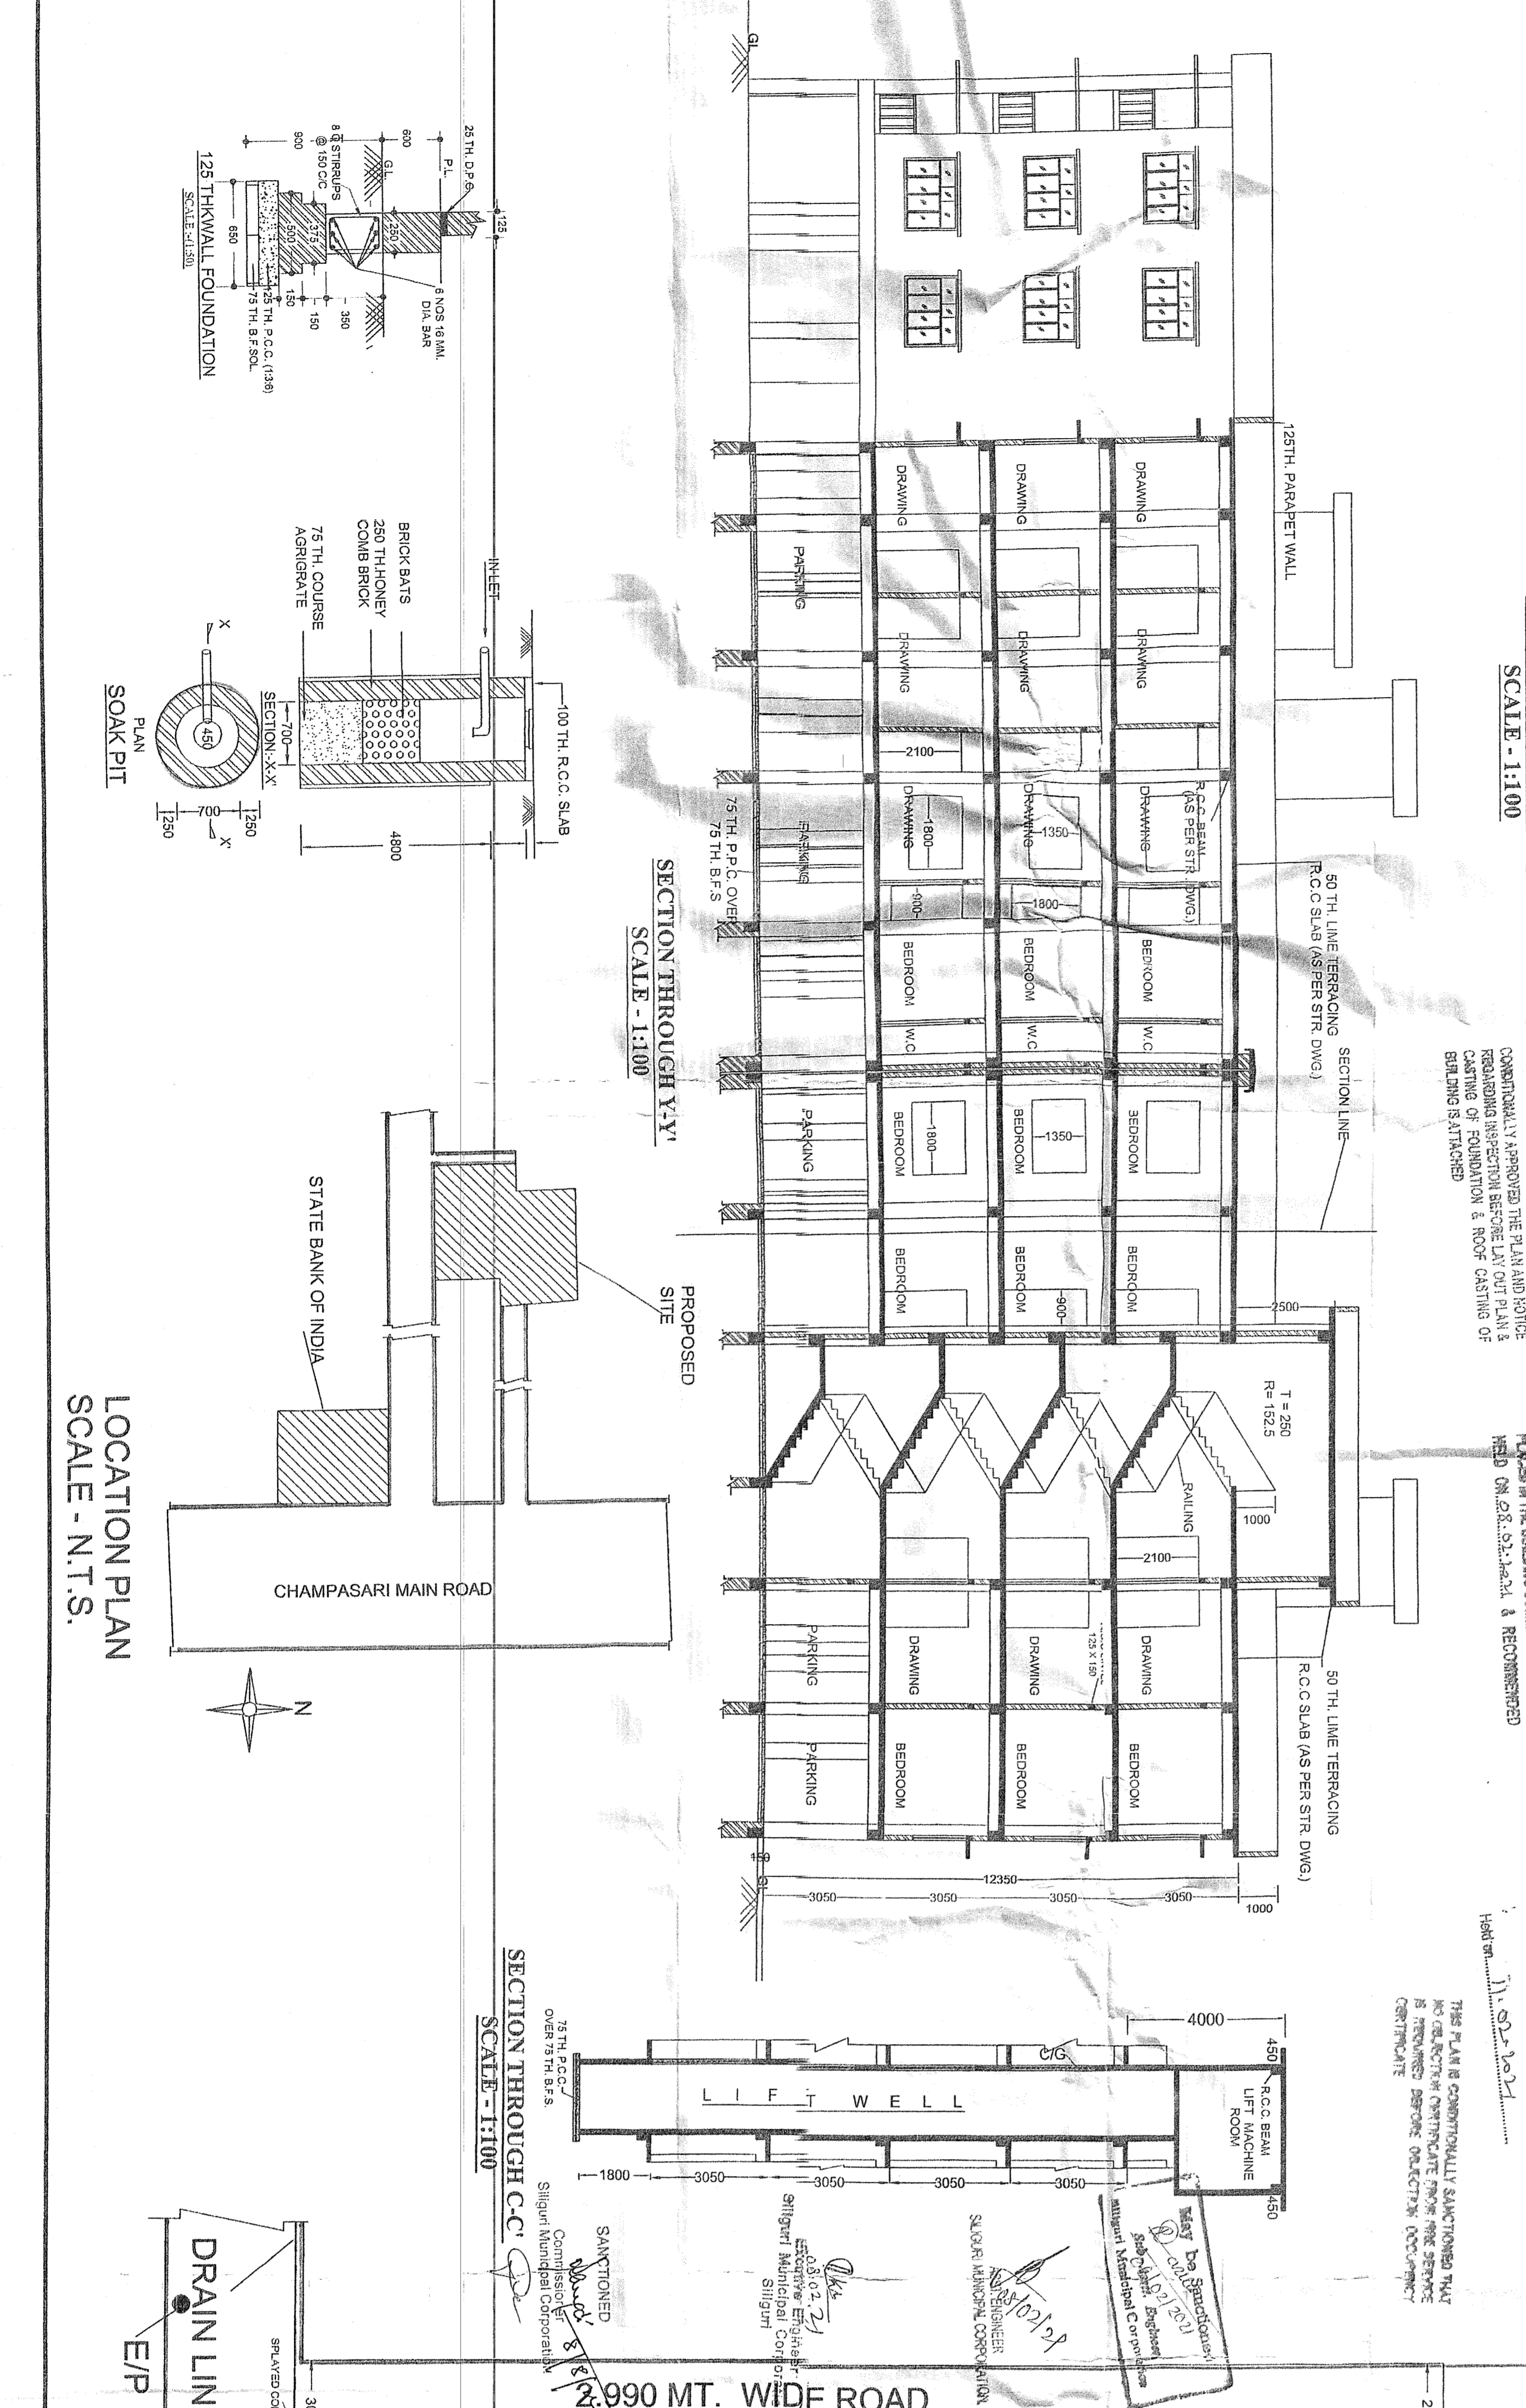

**LAND OF LALAN PRASAD GUPTA AND BABAN GUPTA
(THREE STORED RESIDENTIAL BLDG- HT. 10.0 MT.)**

SITE PLAN AN NO. - 010916121050002

DOOR AND WINDOW SCHEDULE

DOOR:-	WINDOW:-
D-1 = 1500 X 2100	W-1 = 800 X 1350
D-2 = 900 X 2100	W-2 = 500 X 1350
D-3 = 600 X 2100	W-3 = 1000 X 1000
D-4 = 750 X 2100	W-4 = 1000 X 1000
D-5 = 900 X 2100	W-5 = 800 X 2000
D-6 = 1500 X 2100	W-6 = 1000 X 1000
D-7 = 1500 X 2100	W-7 = 1000 X 1000
D-8 = 1500 X 2100	W-8 = 1000 X 1000
D-9 = 1500 X 2100	W-9 = 1000 X 1000
D-10 = 1500 X 2100	W-10 = 1000 X 1000

**LAND OF SURENDRA PRASAD CHOWRASIA
(VACANT LAND)**

**LAND OF LALBABU JAISWAL
(VACANT LAND)**

**LAND & HOUSE OF RAKESH SINGH
(SEMI-PUCCA RESIDENTIAL BLDG- HT. 3.90 Mt.)**

SIGN OF OWNERS

SURENDRA PRASAD CHOWRASIA

LALAN PRASAD GUPTA & BABAN GUPTA