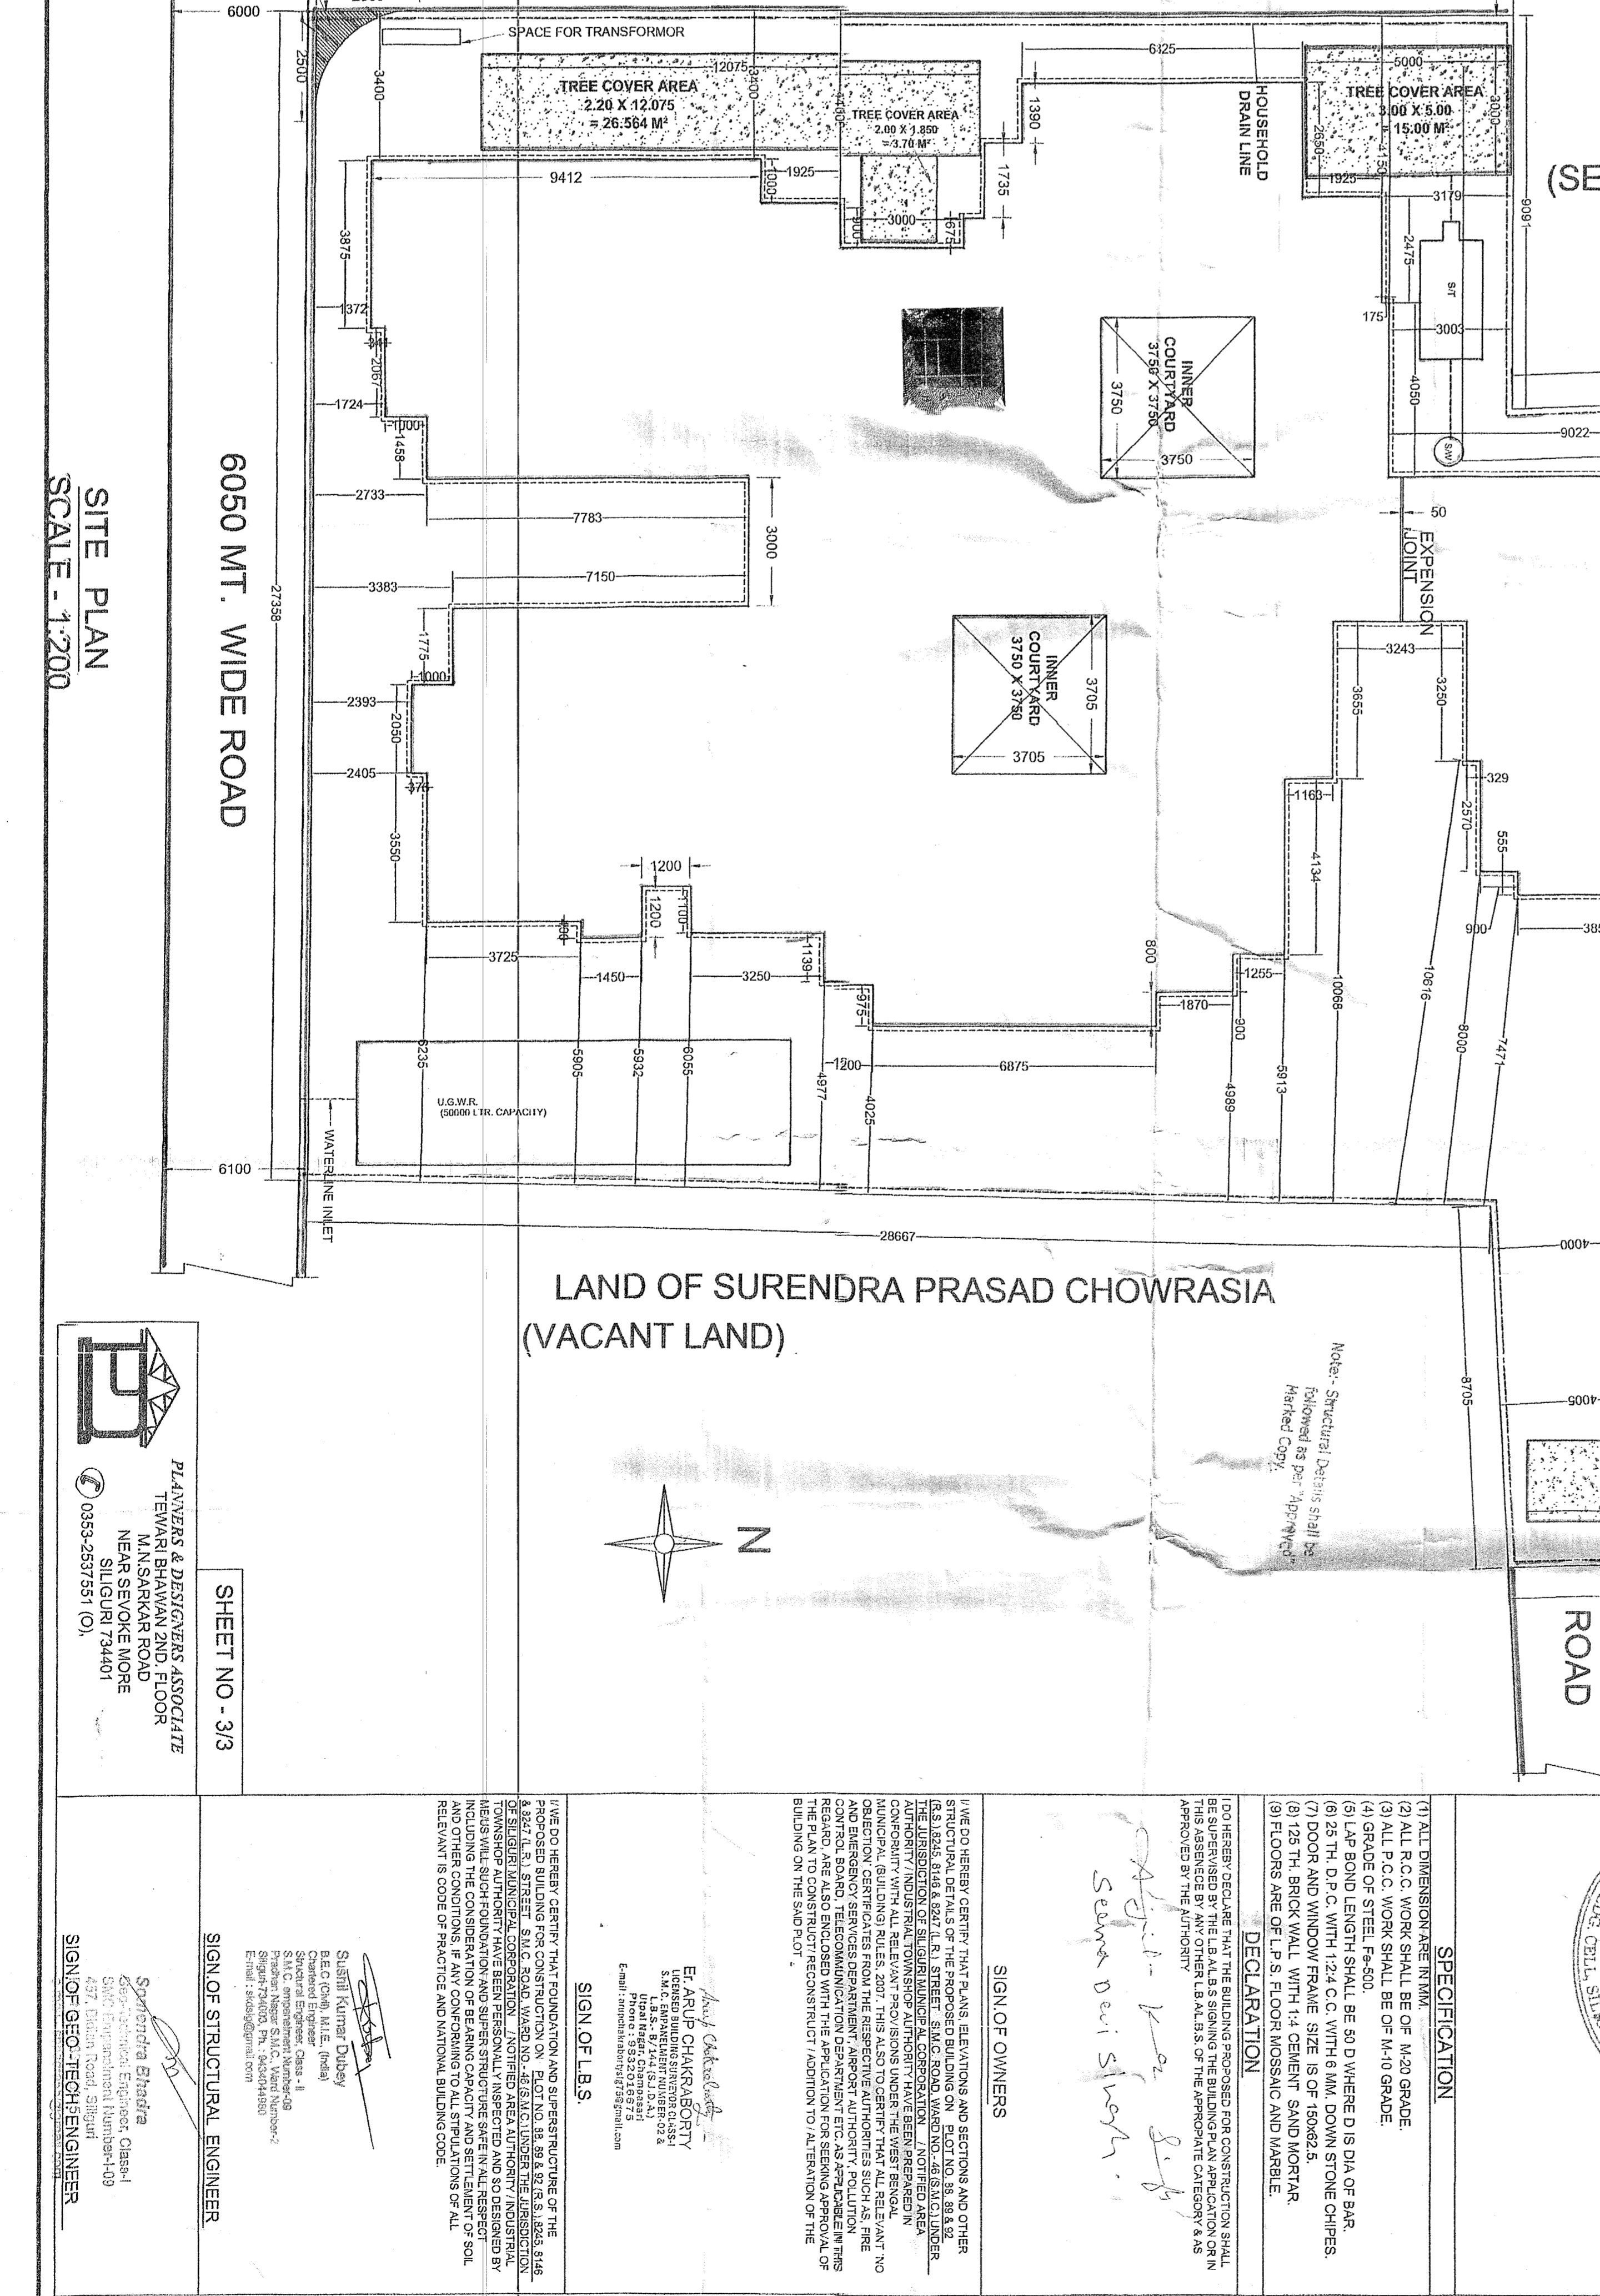

**LAND OF LALAN PRASAD GUPTA AND BABAN GUPTA
(THREE STORED RESIDENTIAL BLDG- HT. 10.0 MT.)**

SITE PLAN AN NO. - 010916121050002

DOOR AND WINDOW SCHEDULE

DOOR:-	WINDOW:-
D-1 = 1500 X 2100	W-1 = 800 X 1350
D-2 = 900 X 2100	W-2 = 500 X 1350
D-3 = 600 X 2100	W-3 = 1000 X 1000
D-4 = 750 X 2100	W-4 = 1000 X 1000
D-5 = 900 X 2100	W-5 = 800 X 2000
D-6 = 1500 X 2100	W-6 = 1000 X 1000
D-7 = 1500 X 2100	W-7 = 1000 X 1000
D-8 = 1500 X 2100	W-8 = 1000 X 1000
D-9 = 1500 X 2100	W-9 = 1000 X 1000
D-10 = 1500 X 2100	W-10 = 1000 X 1000

**LAND OF SURENDRA PRASAD CHOWRASIA
(VACANT LAND)**

**LAND OF LALBABU JAISWAL
(VACANT LAND)**

**LAND & HOUSE OF RAKESH SINGH
(SEMI-PUCCA RESIDENTIAL BLDG- HT. 3.90 Mt.)**

SIGN OF OWNERS

SURENDRA PRASAD CHOWRASIA

LALAN PRASAD GUPTA & BABAN GUPTA